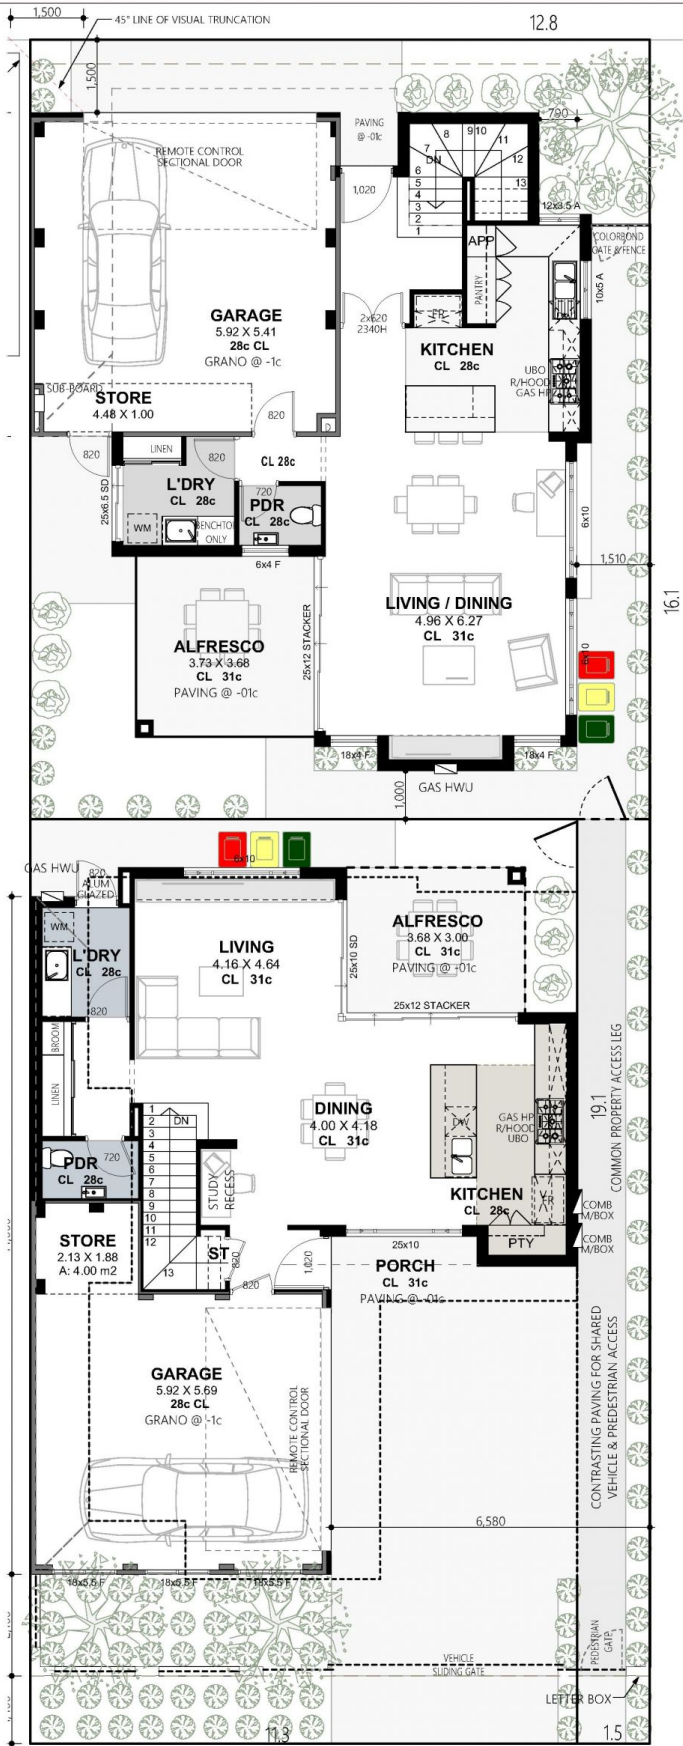

203 A Loftus Street Leederville WA

4  2  2 

Immerse yourself in a world of convenience and luxury with these Brand New, meticulously crafted townhouses. These exceptional 4-Bedroom, 2 and a half Bathroom residences offer a remarkable lifestyle in a highly sought-after location.

[For full version visit the website](https://www.abelproperty.com.au/8005806)

Type : Townhouse

View : <https://www.abelproperty.com.au/8005806>

Dominic Ferraro
08 9208 1999

HOW IT MEASURES UP LOFTUS LANE

LEVEL	LOCATION	AREA	PERIMIT..
GROUND	LIVING	78.05	46.40
	GARAGE/STORE	40.41	25.58
	ALFRESCO	13.73	14.82
	PORCH	1.32	4.60
		133.51 m ²	91.40 m
UPPER	LIVING	125.36	47.00
		258.87 m ²	138.40 m

HOW IT MEASURES UP LOFTUS ST

LEVEL	LOCATION	AREA	PERIMIT..
GROUND	LIVING	75.08	41.42
	GARAGE	35.90	23.98
	ALFRESCO	11.04	13.36
	STORE	4.17	8.20
	PORCH	3.70	8.48
	129.89 m ²	95.44 m	
UPPER	LIVING	115.93	50.96
		245.82 m ²	146.40 m

UPPER FLOOR PLAN

1:100

BELLISSIMO RESIDENCE

LOT 20, # 203 LOFTUS STREET LEEDERVILLE.

HOW IT MEASURES UP LOFTUS LANE

LEVEL	LOCATION	AREA	PERIMIT..
GROUND	LIVING	78.05	46.40
	GARAGE/STORE	40.41	25.58
	ALFRESCO	13.73	14.82
	PORCH	1.32	4.60
		133.51 m ²	91.40 m
UPPER	LIVING	125.36	47.00
		258.87 m ²	138.40 m