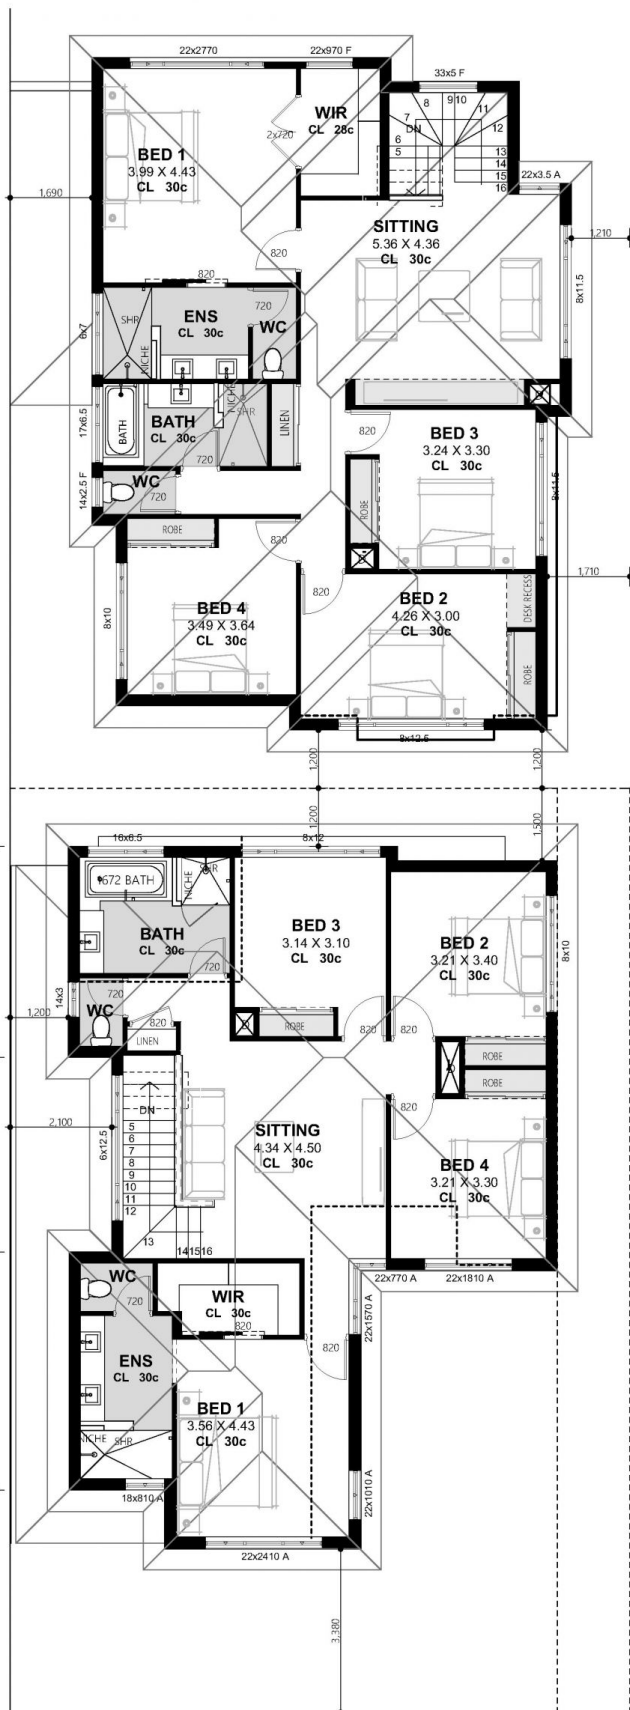

203 A Loftus Street Leederville WA

4  2  2 

Immerse yourself in a world of convenience and luxury with these Brand New, meticulously crafted townhouses. These exceptional 4-Bedroom, 2 and a half Bathroom residences offer a remarkable lifestyle in a highly sought-after location.

[For full version visit the website](https://www.abelproperty.com.au/8005806)

Type : Townhouse

View : <https://www.abelproperty.com.au/8005806>

Dominic Ferraro
08 9208 1999

HOW IT MEASURES UP LOFTUS LANE

LEVEL	LOCATION	AREA	PERIMIT..
GROUND	LIVING	78.05	46.40
	GARAGE/STORE	40.41	25.58
	ALFRESCO	13.73	14.82
	PORCH	1.32	4.60
		133.51 m ²	91.40 m
UPPER	LIVING	125.36	47.00
		258.87 m ²	138.40 m

UPPER FLOOR PLAN

1:100

BELLISSIMO RESIDENCE

LOT 20, # 203 LOFTUS STREET LEEDERVILLE.

HOW IT MEASURES UP LOFTUS LANE

LEVEL	LOCATION	AREA	PERIMIT..
GROUND	LIVING	78.05	46.40
	GARAGE/STORE	40.41	25.58
	ALFRESCO	13.73	14.82
	PORCH	1.32	4.60
		133.51 m ²	91.40 m
UPPER	LIVING	125.36	47.00
		258.87 m ²	138.40 m

GROUND FLOOR PLAN
1:100

BELLISSIMO RESIDENCE
LOT 20, # 203 LOFTUS STREET LEEDERVILLE.